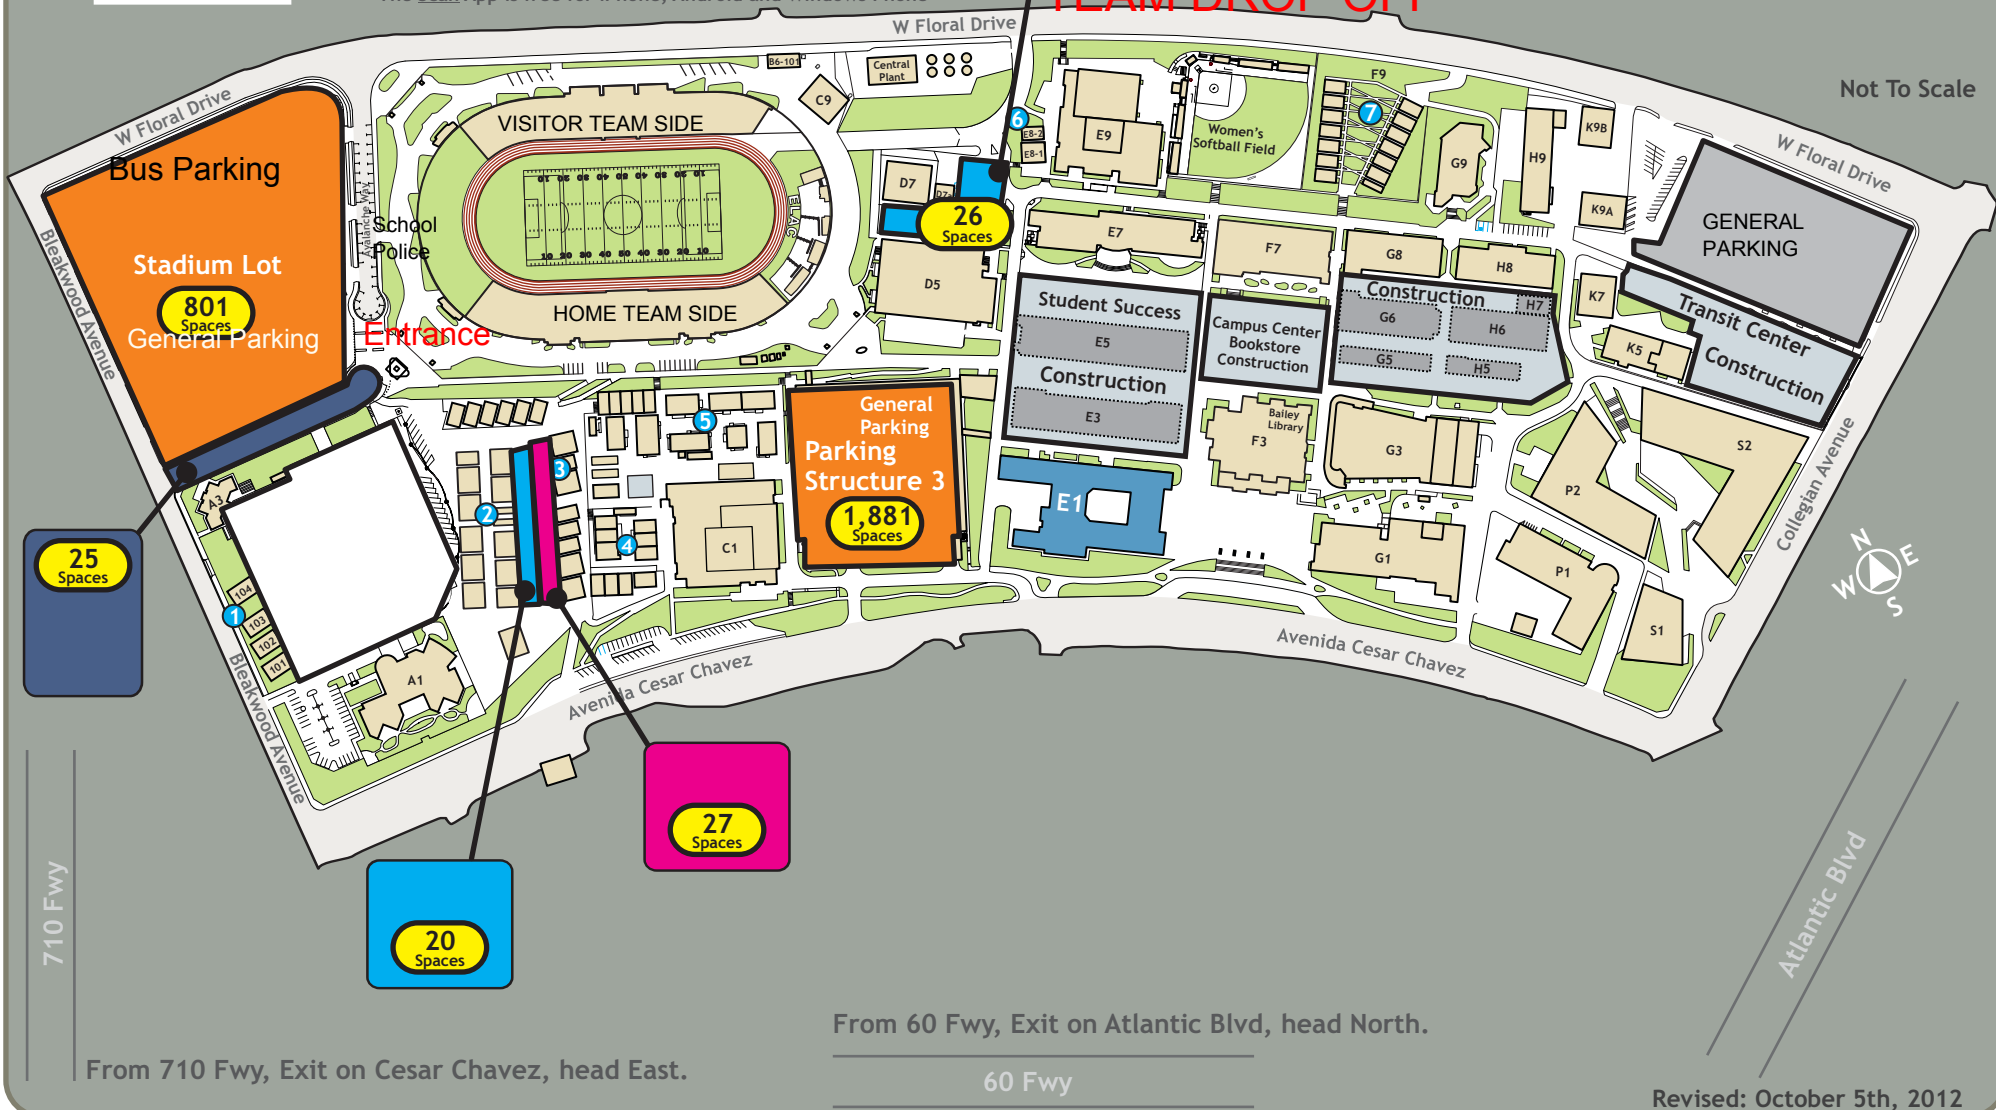

# East Los Angeles College

1301 Avenida Cesar Chavez  
Monterey Park, California 91754

Smart Phone users Scan\* this QR Code to get directions to the college on your navigation app

\*The Scan App is free for iPhone, Android and Windows Phone

# Championship Parking

Dec. 1, 2012

From 10 Fwy, Exit on Atlantic Blvd, head South.  
10 Fwy

26 Spaces  
ADA Parking Only

TEAM DROP OFF

25 Spaces

General Parking Structure 3  
1,881 Spaces

27 Spaces

20 Spaces

From 60 Fwy, Exit on Atlantic Blvd, head North.

60 Fwy

From 710 Fwy, Exit on Cesar Chavez, head East.

710 Fwy

Atlantic Blvd

Revised: October 5th, 2012